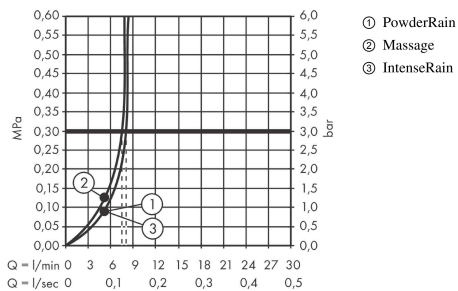

Pulsify Select S
Hand shower 105 3jet Relaxation EcoSmart
 Finish: **Brushed Bronze** Article Number: **24111140**

Description

product features

- shower head size: 105 mm
- spray type: PowderRain, IntenseRain, Massage spray
- convenient spray selection via Select button
- spray disc surface: graphite
- maximum flow rate at 3 bar: 8,2 l/min
- minimum flow pressure: 1,2 bar
- with internal water conduction
- rinseable sieve insert
- connection thread G 1/2
- suitable for continuous flow water heaters

Technology

Design awards

Product image

Scale drawing

Flowchart

The consumption was measured in combination with the appropriate fittings (thermostat/mixer/ in-wall valve) to reflect actual application in practice.