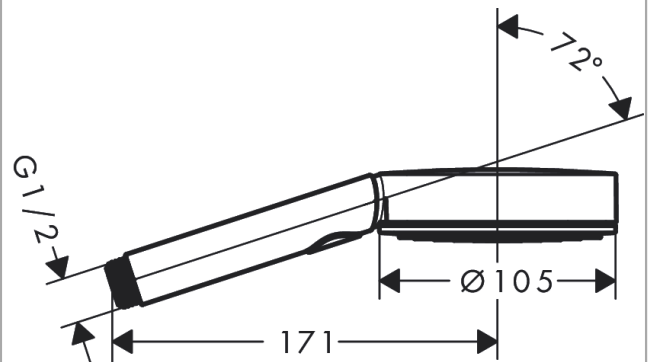

Pulsify Select S
Hand shower 105 3jet Relaxation EcoSmart
 Finish: **Brushed Bronze** Article Number: **24111140**

Description

product features

- shower head size: 105 mm
- spray type: PowderRain, IntenseRain, Massage spray
- convenient spray selection via Select button
- spray disc surface: graphite
- maximum flow rate at 3 bar: 8,2 l/min
- minimum flow pressure: 1,2 bar
- with internal water conduction
- rinseable sieve insert
- connection thread G 1/2
- suitable for continuous flow water heaters

Technology

Design awards

Product image

Scale drawing

Flowchart

The consumption was measured in combination with the appropriate fittings (thermostat/mixer/ in-wall valve) to reflect actual application in practice.